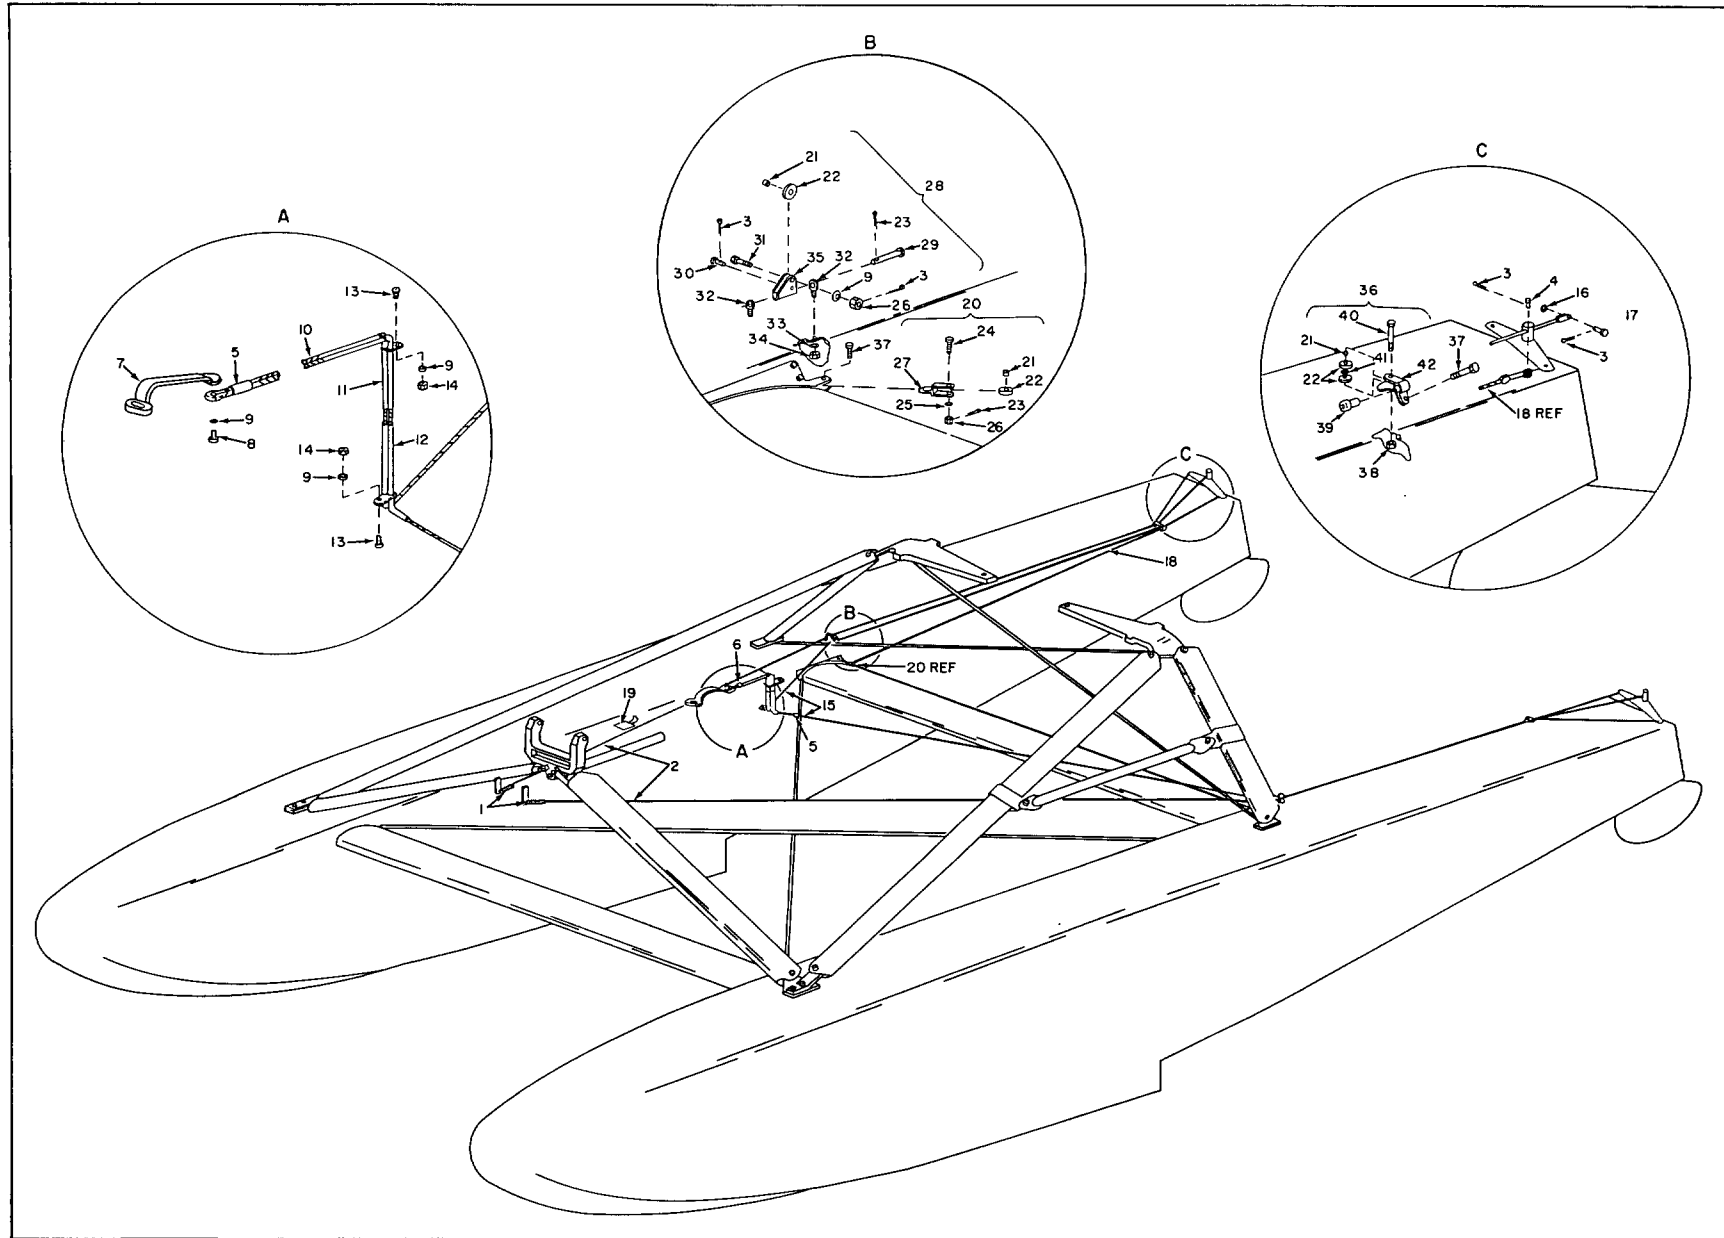

Figure 1. Edo Attachment Gear No. 580

Table 1. Edo Attachment Gear No. 580 Spare Parts List

REF. NO.	PART NUMBER	PART NAME	REF. NO.	PART NUMBER	PART NAME
1	40795	Tube Assembly, Forward Strut	24	40663	Fitting, Forward Deck, LH
2	40786	Support Strut, Forward Fuselage	25	40664	Fitting, Forward Deck, RH
3	AN5 24A	Bolt	26	AN25-29A	Bolt, Clevis
4	AN960PD516	Washer	27	MS20364-524A	Nut
5	1452-054	Nut, Barrel	28	40630	Fitting, Forward Strut
6	AN970-5	Washer	29	AN27-34A	Bolt, Clevis
7	40772	Fitting, Forward Fuselage	30	3397-6750	Tie Rod Assembly
8	AN7-30A	Bolt	31	AN381 3-12	Pin, Cotter
9	AN960PD716	Washer	32	AN396-21	Pin, Flat Head
10	MS20364-720A	Nut	33	AN26-29A	Bolt, Clevis
11	46066	Step Assembly	34	AN960PD616	Washer
12	46067-3	Clamp	35	MS20364-624A	Nut
13	46067-2	Clamp	36	40644	Fitting, Rear Deck, LH
14	33596	Filler	37	40645	Fitting, Rear Deck, RH
15	AN5-11A	Bolt	38	3369	Spacer
16	AN960PD516	Washer	39	3368-21	Wire Pull, Deck
17	AN365-524	Nut	40	3395-9875	Tie Rod, Spreader
18	AN535-6-4	Screw	41	38-3013	Spreader Assembly
19	46067-1	Tube	42	AN396-19	Pin, Flat Head
20	40768	Strut, Forward	43	40724	Fitting, Aft, LH
21	40771	Strut, Diagonal	44	40725	Fitting, Aft, RH
22	40770	Strut, Rear, LH	45	3107-21	Eyebolt
23	40769	Strut, Rear, RH	46	MS20365-720A	Nut